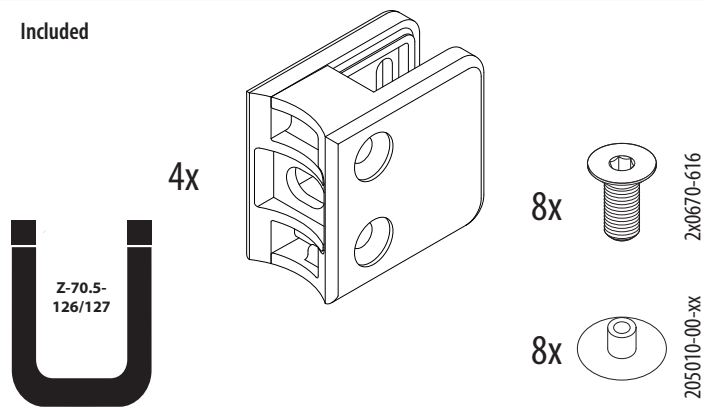

Assembly video:
<https://q-ne.ws/3gc9Tb3>

This glass adapter meets the highest quality and safety requirements. Our policy of constant monitoring and checking ensures that this product satisfies the exceptionally high demands Q-railing sets regarding tolerances and accurate measurements.

WWW.Q-RAILING.COM

Q-railing

Order additionally

Included

1x2100-042-xx

1x2100-000-xx

Ø 6,8

DIN 338