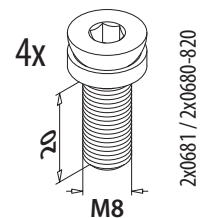

Assembly video:
<https://q-ne.ws/3gc9Tb3>

This glass adapter meets the highest quality and safety requirements. Our policy of constant monitoring and checking ensures that this product satisfies the exceptionally high demands Q-railing sets regarding tolerances and accurate measurements.

WWW.Q-RAILING.COM

Q-railing

Order additionally

Included

1x2100-042-xx

1x2100-000-xx

Ø 6,8

DIN 338