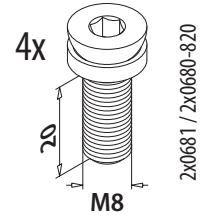

Assembly video:
<https://q-ne.ws/3gc9Tb3>

This glass adapter meets the highest quality and safety requirements. Our policy of constant monitoring and checking ensures that this product satisfies the exceptionally high demands Q-railing sets regarding tolerances and accurate measurements.

WWW.Q-RAILING.COM

Q-railing

Order additionally

205027-xx

Included

4x

8x

2x0670-616

8x

205010-00-xx

1x2700-0xx-xx

1x2700-000-xx

Ø 6,8

DIN 338

M8

DIN 371

Q-6

Q-5

Q-4